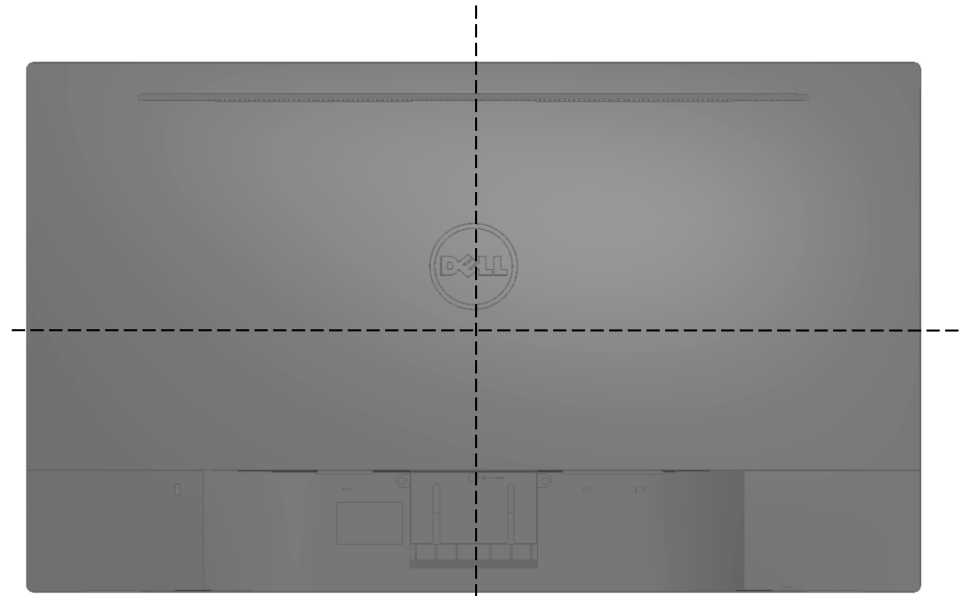

SE2416HM Outline Dimensions

Nominal Dimensions
Unit: mm/(inch)

Back view of Monitor without stand